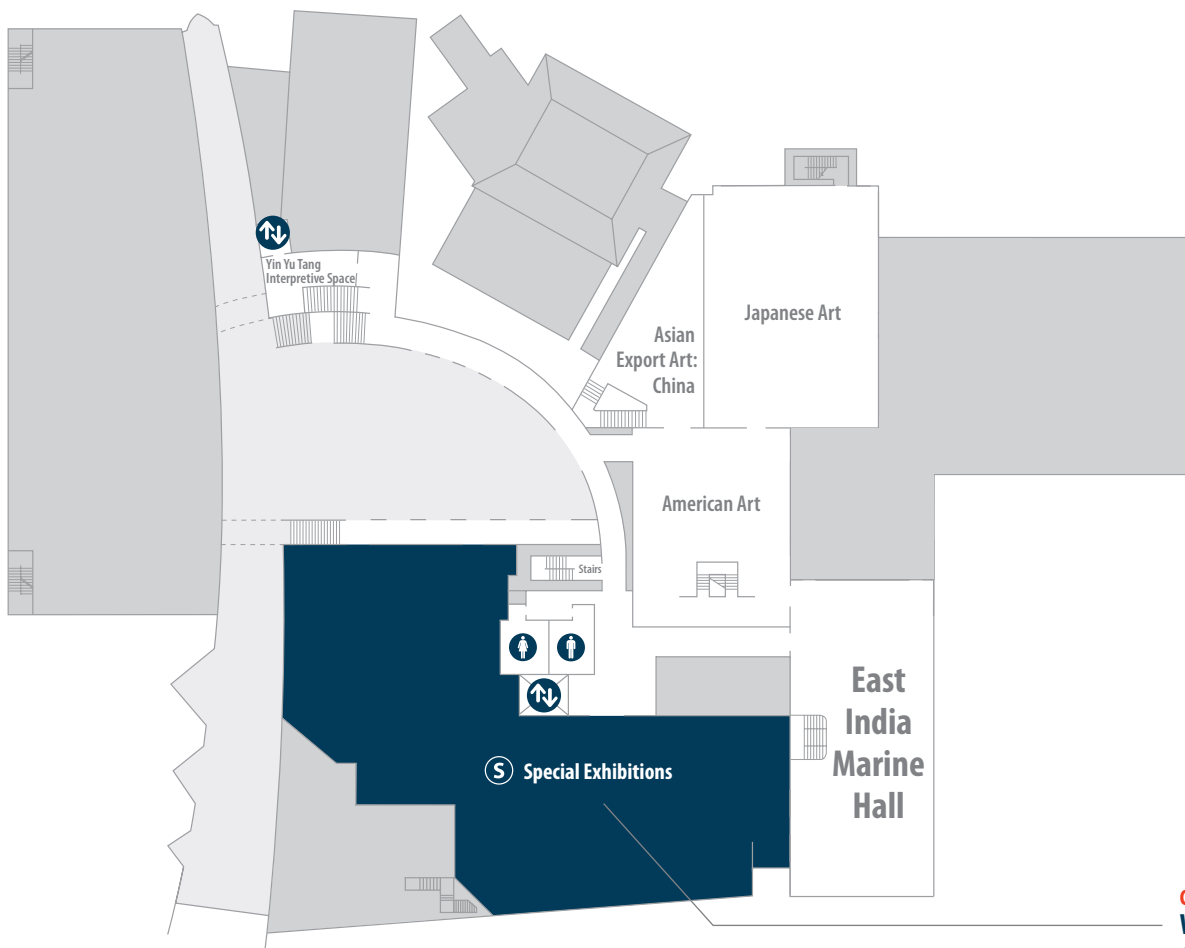

Ground Level

Lunar Attraction
Through September 4, 2017

Dining	Information	Coat Room	ATM
Restroom	Elevator	Telephone	S Special Exhibitions <i>Changes every 4 to 12 months</i>
Nursing Room	Access	Wi-Fi	Yin Yu Tang Audioguides

Legend

Level 2

COMING SOON
WOW® World of WearableArt™
Opens February 18, 2017

Dining	Information	Coat Room	ATM
Restroom	Elevator	Telephone	Special Exhibitions <i>Changes every 4 to 12 months</i>
Nursing Room	Access	Wi-Fi	Yin Yu Tang Audioguides

Level 3

Samuel F. B. Morse's *Gallery of the Louvre and the Art of Invention*
Through January 8, 2017

Shoes: Pleasure and Pain
Through March 12, 2017

Dining	Information	Coat Room	ATM
Restroom	Elevator	Telephone	S Special Exhibitions <i>Changes every 4 to 12 months</i>
Nursing Room	Access	Wi-Fi	Yin Yu Tang Audioguides