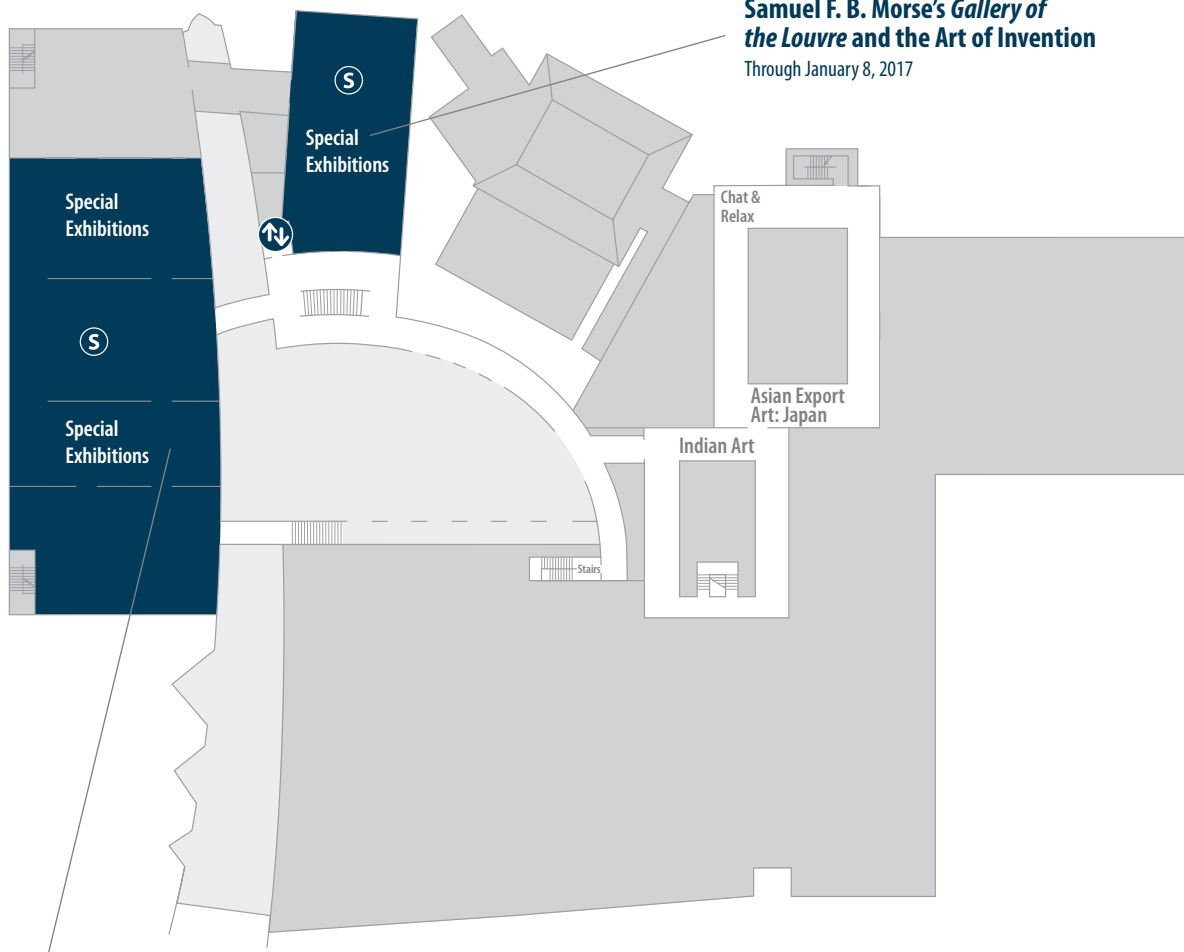

Ground Level

Lunar Attraction
Through September 4, 2017

Dining	Information	Coat Room	ATM
Restroom	Elevator	Telephone	S Special Exhibitions <i>Changes every 4 to 12 months</i>
Nursing Room	Access	Wi-Fi	Yin Yu Tang Audioguides

Legend

Level 2

COMING SOON
WOW® World of WearableArt™
Opens February 18, 2017

Dining	Information	Coat Room	ATM
Restroom	Elevator	Telephone	Special Exhibitions <i>Changes every 4 to 12 months</i>
Nursing Room	Access	Wi-Fi	Yin Yu Tang Audioguides

Level 3

Samuel F. B. Morse's *Gallery of the Louvre and the Art of Invention*
Through January 8, 2017

Shoes: Pleasure and Pain
Through March 12, 2017

Dining	Information	Coat Room	ATM
Restroom	Elevator	Telephone	S Special Exhibitions <i>Changes every 4 to 12 months</i>
Nursing Room	Access	Wi-Fi	Yin Yu Tang Audioguides