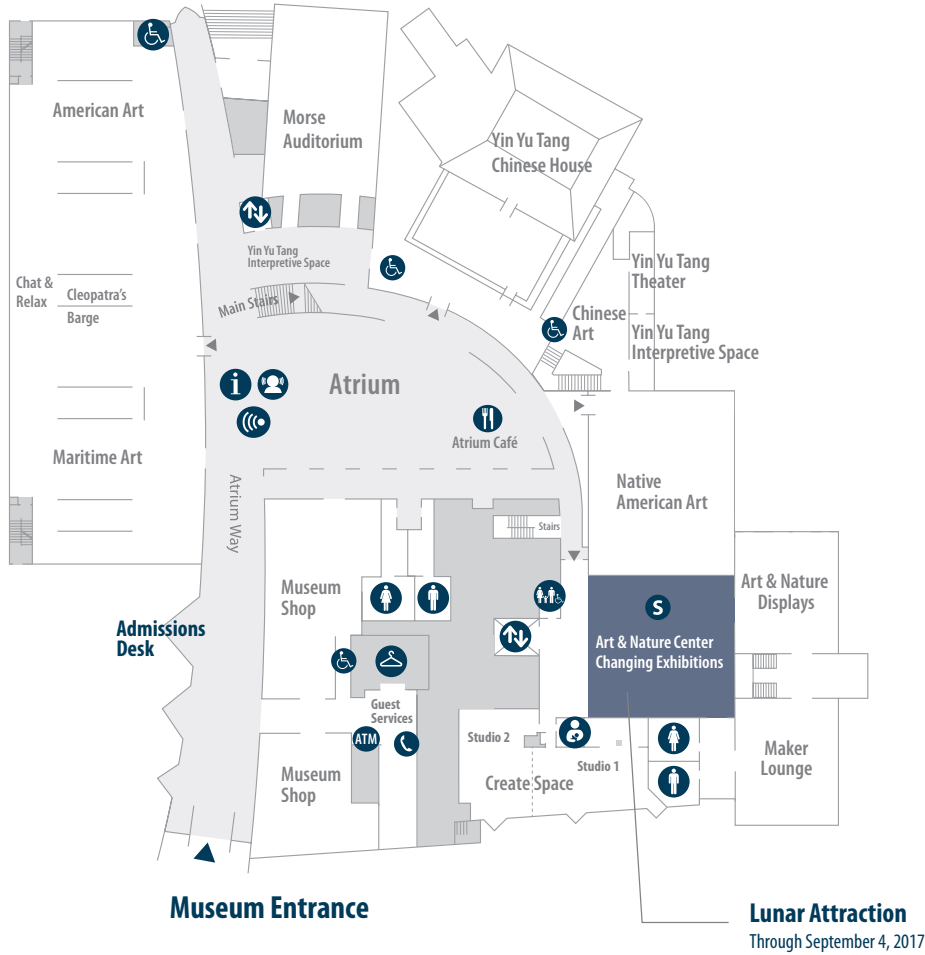

Ground Level

Legend

Changes every 4 to 12 months

Level 2

COMING SOON
WOW® World of WearableArt™
Opens February 18, 2017

Dining	Information	Coat Room	ATM
Restroom	Elevator	Telephone	S Special Exhibitions <i>Changes every 4 to 12 months</i>
Nursing Room	Access	Wi-Fi	Yin Yu Tang Audioguides

Level 3

Shoes: Pleasure and Pain
Through March 12, 2017

 Dining	 Information	 Coat Room	 ATM
 Restroom	 Elevator	 Telephone	 S Special Exhibitions <i>Changes every 4 to 12 months</i>
 Nursing Room	 Access	 Wi-Fi	 Yin Yu Tang Audioguides