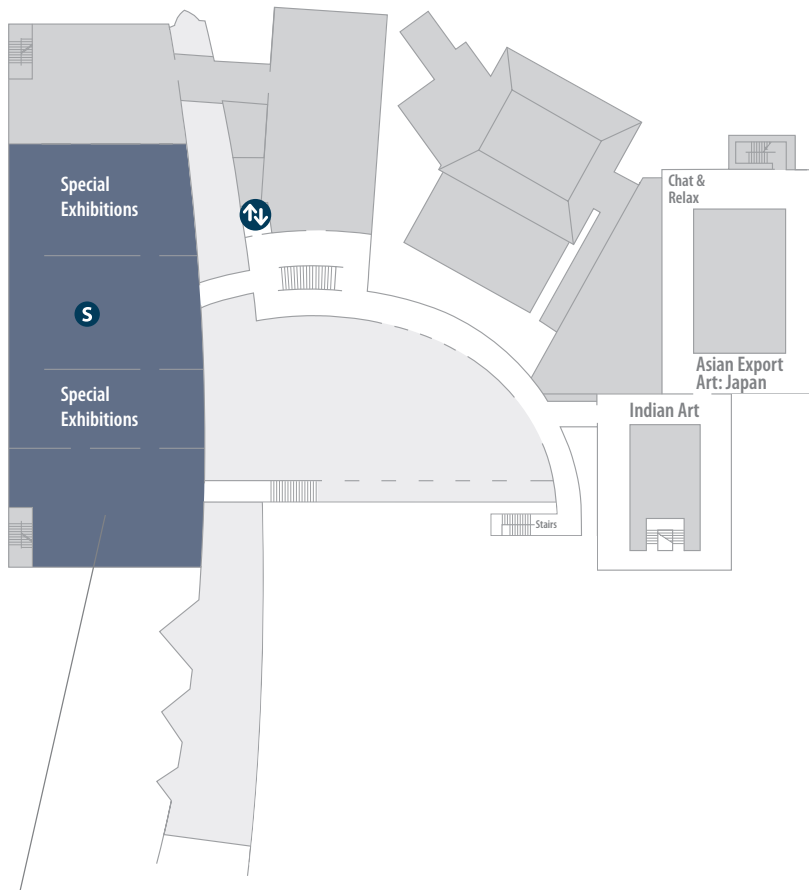

Ground Level

Legend

Changes every 4 to 12 months

Level 2

COMING SOON
WOW® World of WearableArt™
Opens February 18, 2017

Dining	Information	Coat Room	ATM
Restroom	Elevator	Telephone	S Special Exhibitions <i>Changes every 4 to 12 months</i>
Nursing Room	Access	Wi-Fi	Yin Yu Tang Audioguides

Level 3

Shoes: Pleasure and Pain
Through March 12, 2017

 Dining	 Information	 Coat Room	 ATM
 Restroom	 Elevator	 Telephone	 S Special Exhibitions <i>Changes every 4 to 12 months</i>
 Nursing Room	 Access	 Wi-Fi	 Yin Yu Tang Audioguides